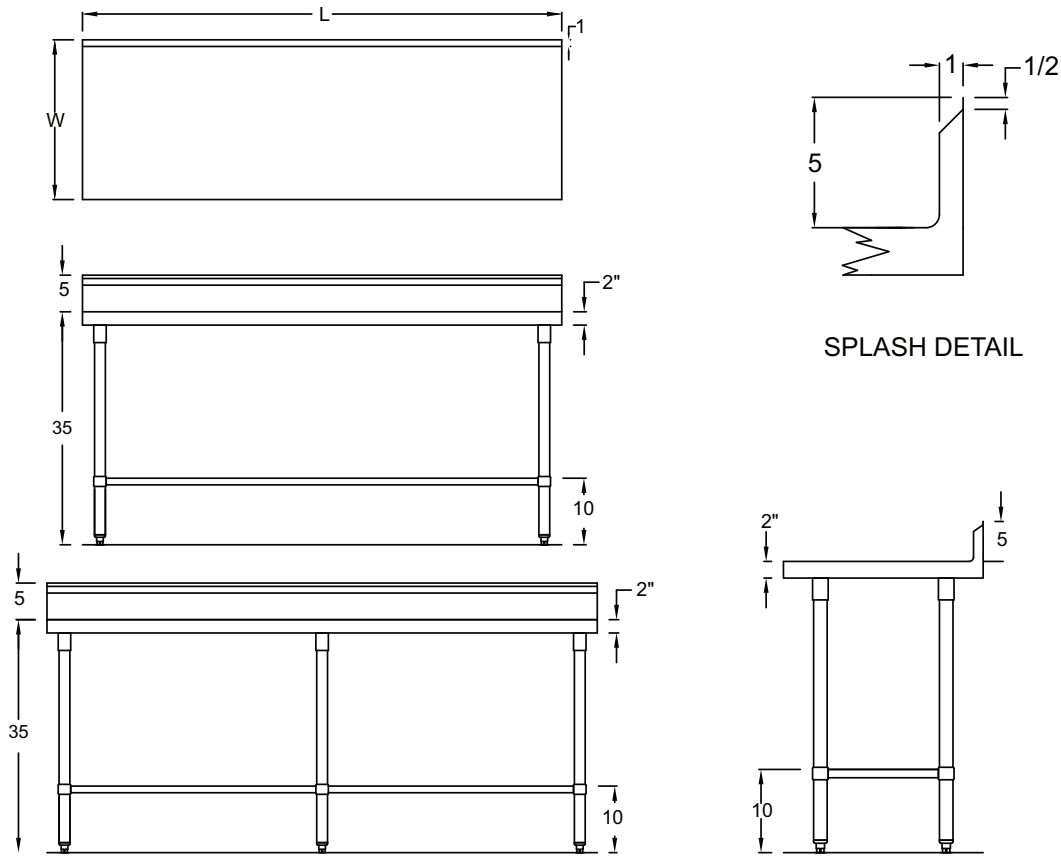

DIMENSIONS & SPECIFICATIONS

* All tables 84" or longer come standard with 6 legs.

DIMENSIONS ARE TYPICAL (TOL. +/- 1/2")

MODEL	L	W	MODEL	L	W	MODEL	L	W
RJ-TOG-RB-2418	18"	24"	RJ-TOG-RB-3018	18"	30"	RJ-TOG-RB-3618	18"	36"
RJ-TOG-RB-242	2'	24"	RJ-TOG-RB-302	2'	30"	RJ-TOG-RB-362	2'	36"
RJ-TOG-RB-243	3'	24"	RJ-TOG-RB-303	3'	30"	RJ-TOG-RB-363	3'	36"
RJ-TOG-RB-244	4'	24"	RJ-TOG-RB-304	4'	30"	RJ-TOG-RB-364	4'	36"
RJ-TOG-RB-245	5'	24"	RJ-TOG-RB-305	5'	30"	RJ-TOG-RB-365	5'	36"
RJ-TOG-RB-246	6'	24"	RJ-TOG-RB-306	6'	30"	RJ-TOG-RB-366	6'	36"
* RJ-TOG-RB-247	7'	24"	* RJ-TOG-RB-307	7'	30"	* RJ-TOG-RB-367	7'	36"
* RJ-TOG-RB-248	8'	24"	* RJ-TOG-RB-308	8'	30"	* RJ-TOG-RB-368	8'	36"
* RJ-TOG-RB-249	9'	24"	* RJ-TOG-RB-309	9'	30"	* RJ-TOG-RB-369	9'	36"
* RJ-TOG-RB-2410	10'	24"	* RJ-TOG-RB-3010	10'	30"	* RJ-TOG-RB-3610	10'	36"
* RJ-TOG-RB-2411	11'	24"	* RJ-TOG-RB-3011	11'	30"	* RJ-TOG-RB-3611	11'	36"
* RJ-TOG-RB-2412	12'	24"	* RJ-TOG-RB-3012	12'	30"	* RJ-TOG-RB-3612	12'	36"

* All tables 84" or longer come standard with 6 legs.
* All units shipped knock down for reduced shipping cost.

RJ Fabricators reserves the right to progressively alter our product specifications to maintain our premium quality.